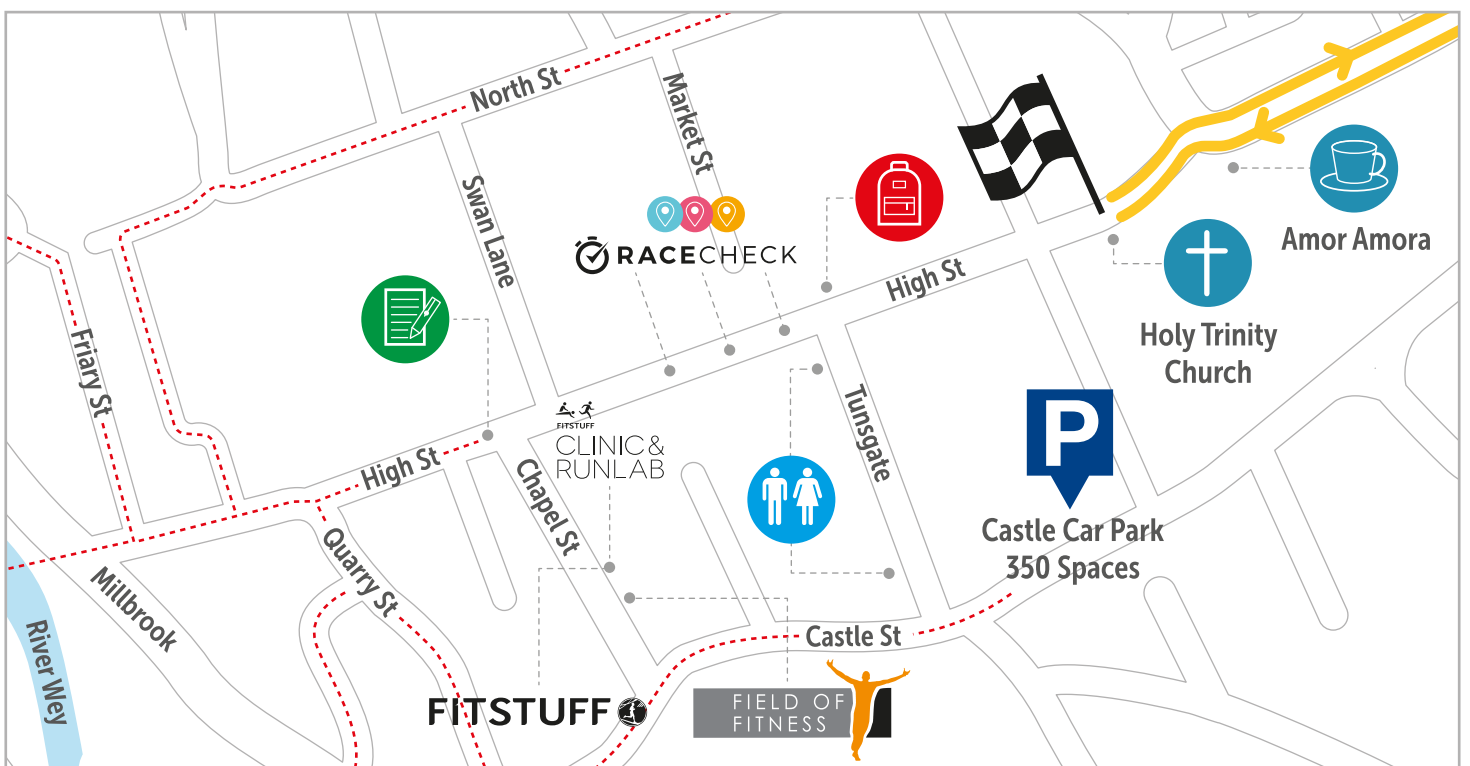

Guildford10k

Event Village Map

- ### Key
-  10km & 5km run route
 -  Train Station
 -  Start/Finish
 -  Walking route
 -  Car Park
 -  Bib Collection Point (Event day)
 -  Massage
 -  Bag Drop/Guildhall
 -  Toilets
 -  Coffee available from 07:00
 -  Bib Collection Point (pre-event day)
 -  Meeting points