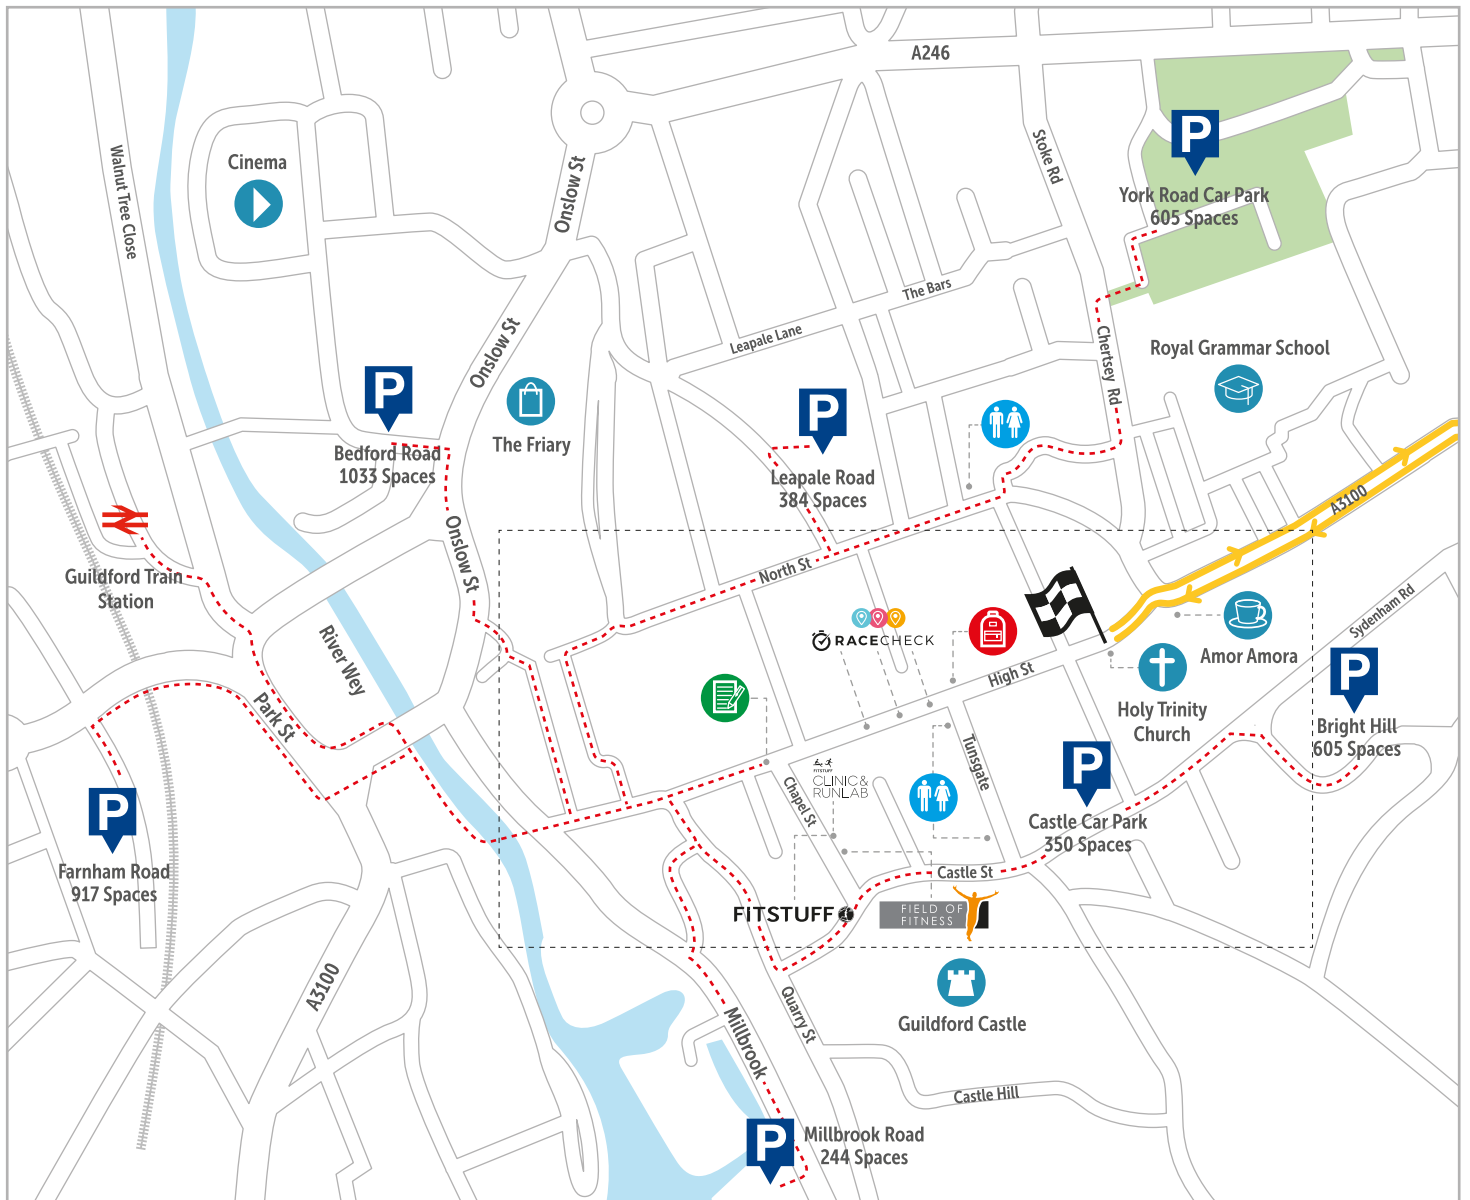

Guildford10k

Event Village Map

- ### Key
-  10km & 5km run route
 -  Train Station
 -  Start/Finish
 -  Walking route
 -  Car Park
 -  Bib Collection Point (Event day)
 -  Massage
 -  Bag Drop/Guildhall
 -  Toilets
 -  Coffee available from 07:00
 -  Bib Collection Point (pre-event day)
 -  Meeting points