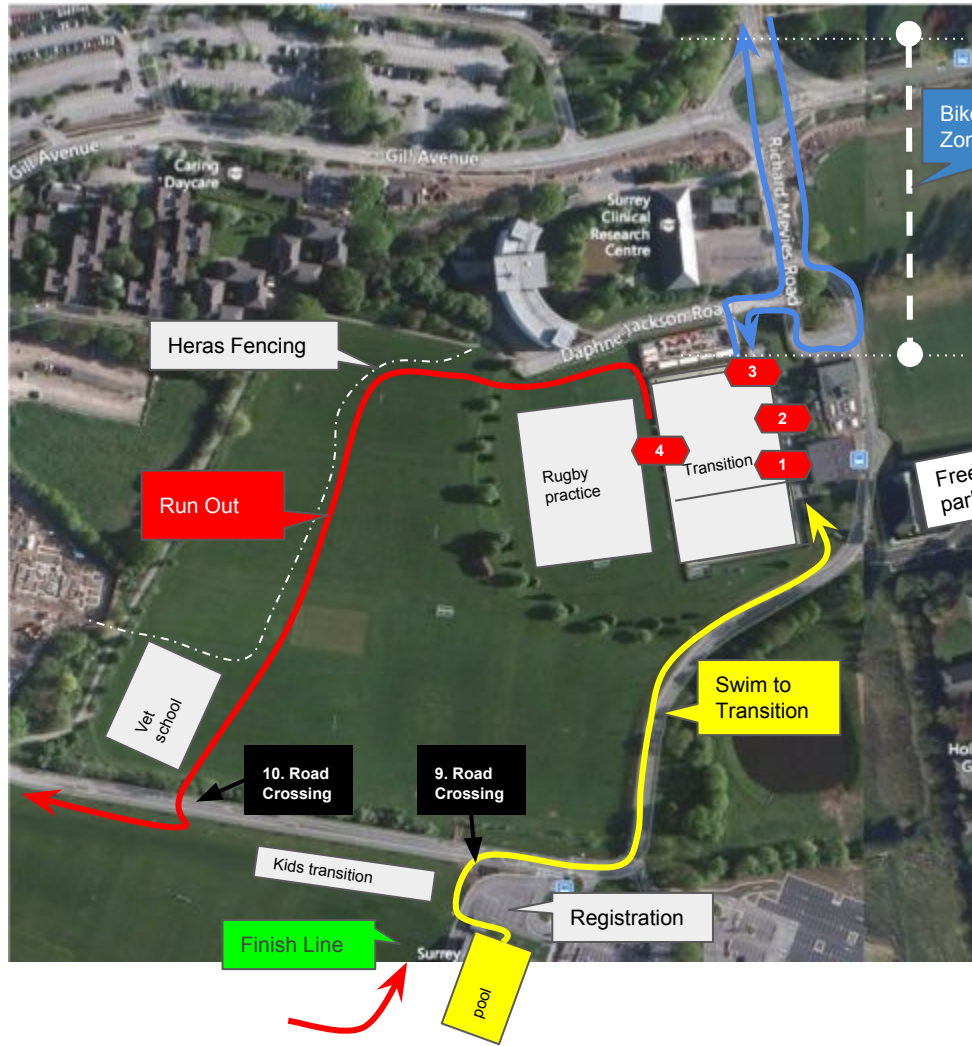

# Guildford TRIATHLON

2017

- 1 Swim IN
- 2 Transition access gate
- 3 Bike IN / OUT
- 4 Run OUT